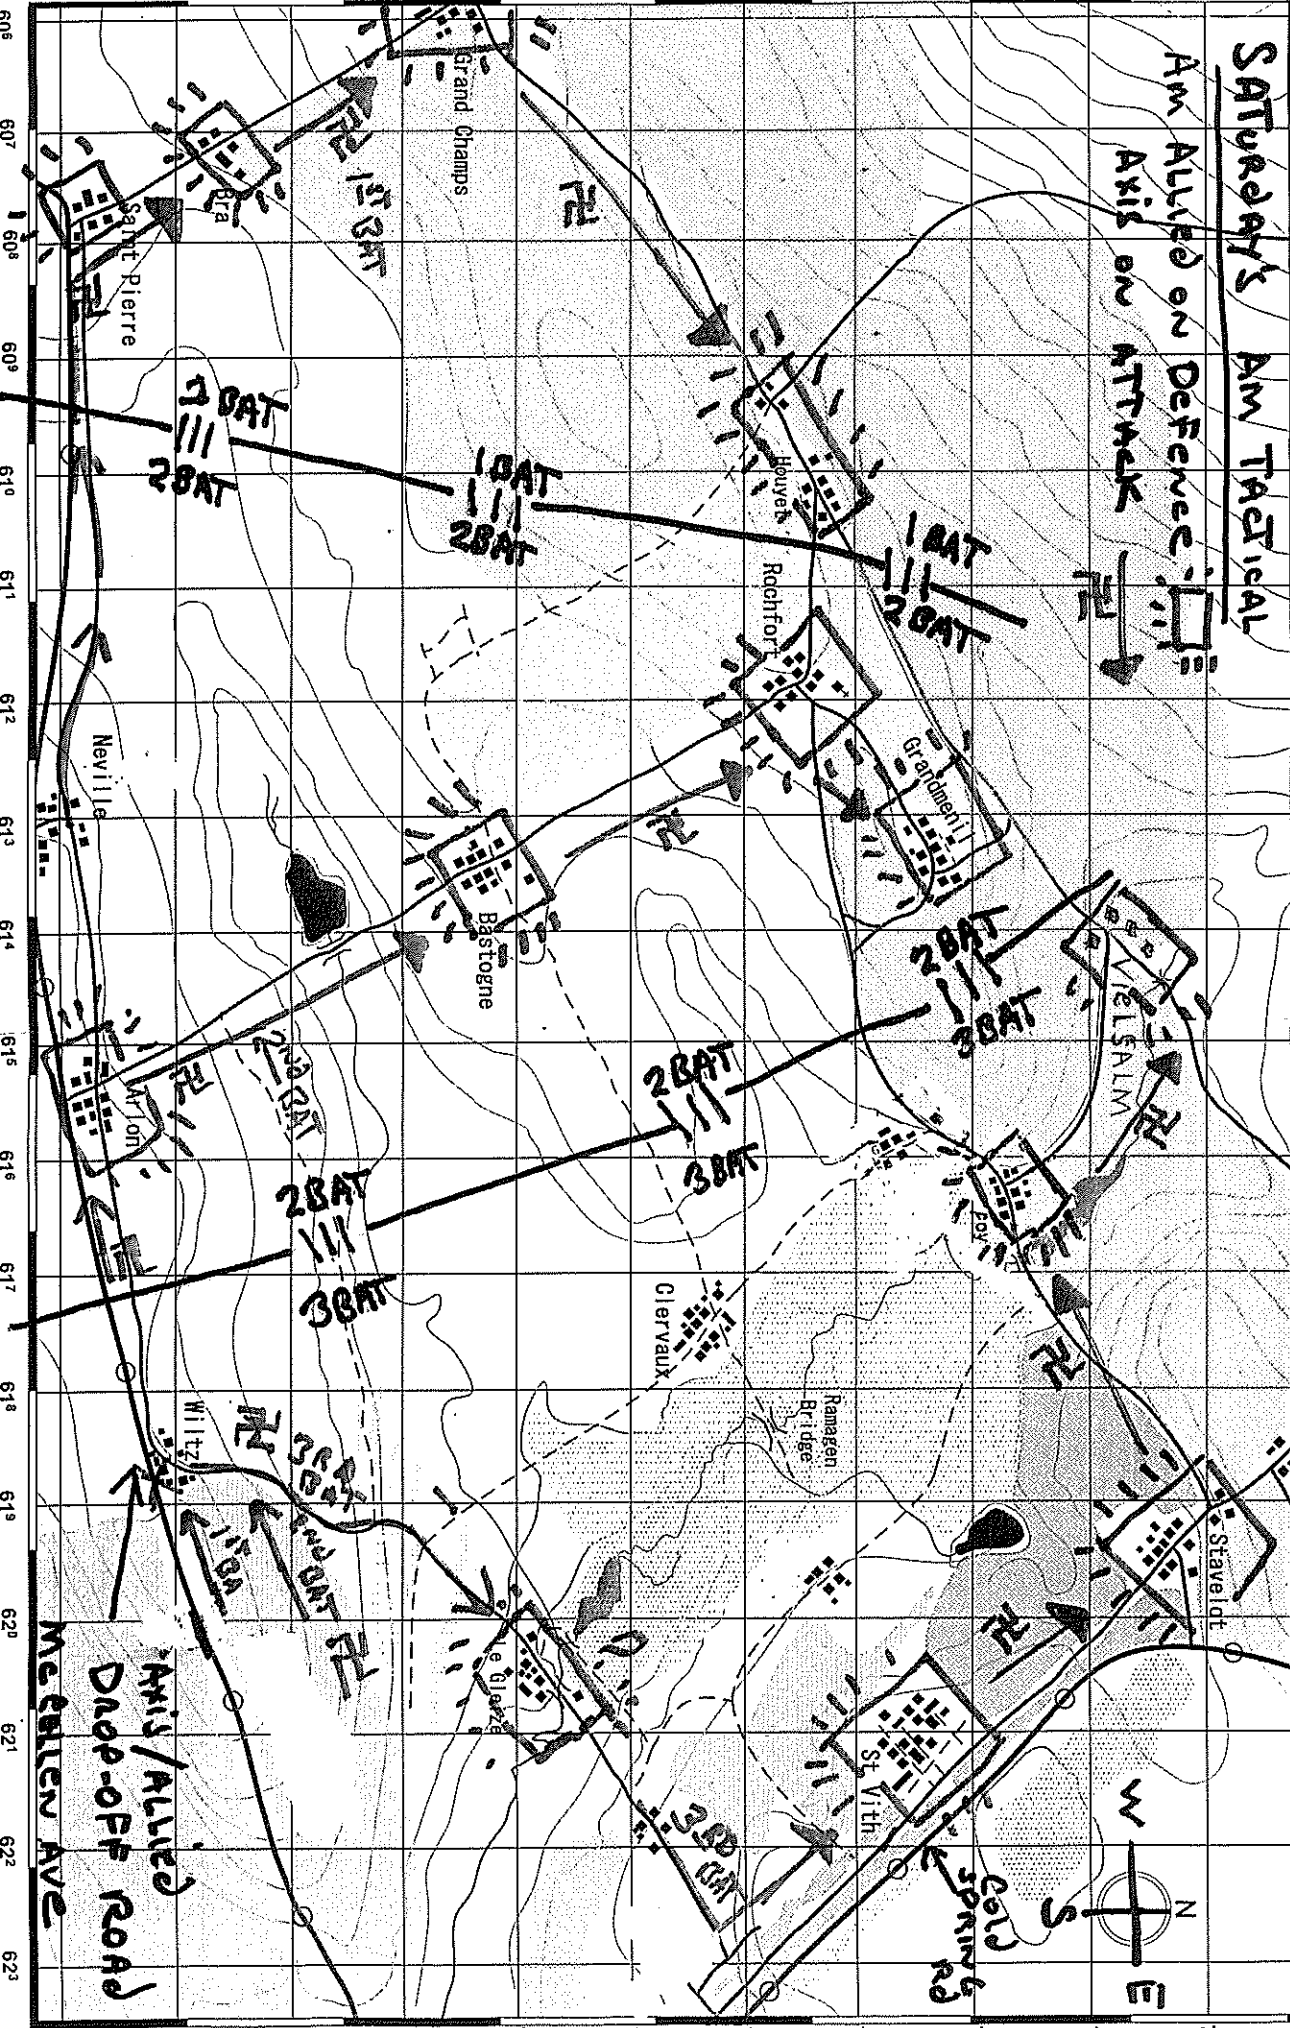

# SATURDAY'S AM TACTICAL

AM ALLIED ON DEFENCE  
Axis on ATTACK

AMIS/ALLIED  
DROPOFF ROAD  
McGILLEN AVE

Gold Springs Rd